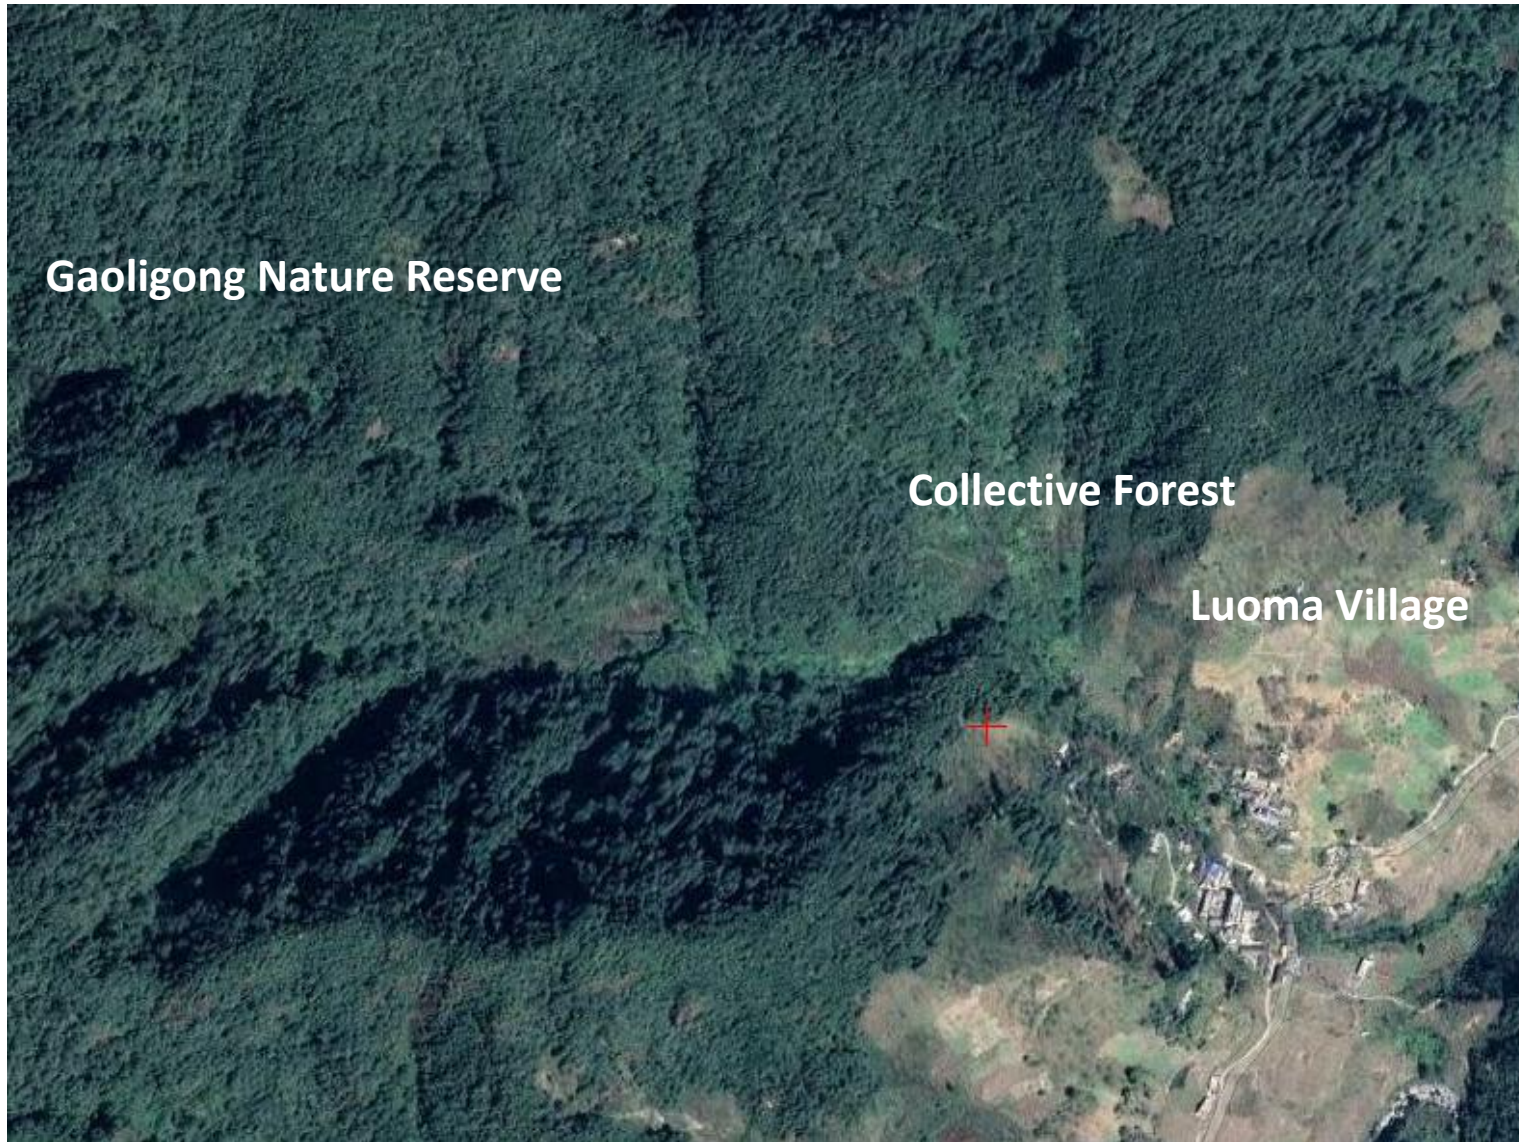

To Lushui City

Piandihe Villlage

E: 98.6358

N:25.9805

Area: 9Km²

Gaoligong Nature Reserve

Collective Forest

Collective Forest

Langba Village

Langba Villlage

E: 98.7786

N:25.9596

Area: 20Km²

Gaoligong Nature Reserve

Collective Forest

Luoma Village

Luoma Villlage

E: 98.7820

N:26.0278

Area: 20Km²