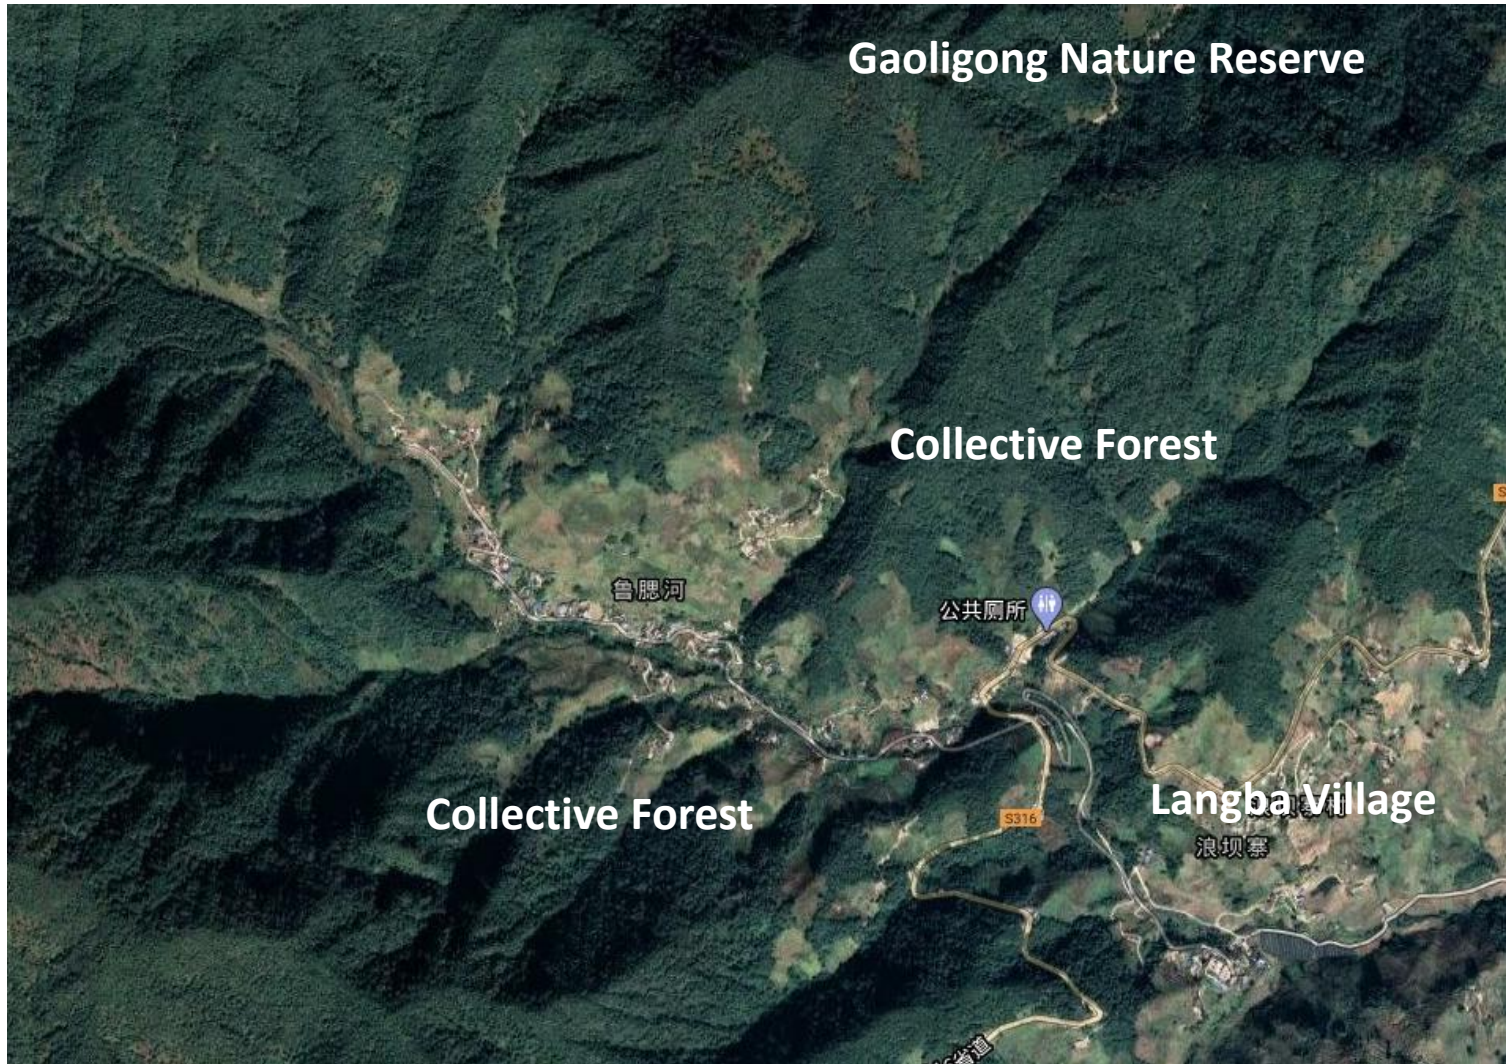

To Lushui City

Piandihe Villlage

E: 98.6358

N:25.9805

Area: 9Km²

Gaoligong Nature Reserve

Collective Forest

Collective Forest

Langba Village

Langba Villlage

E: 98.7786

N:25.9596

Area: 20Km²

Gaoligong Nature Reserve

Collective Forest

Luoma Village

Luoma Villlage

E: 98.7820

N:26.0278

Area: 20Km²